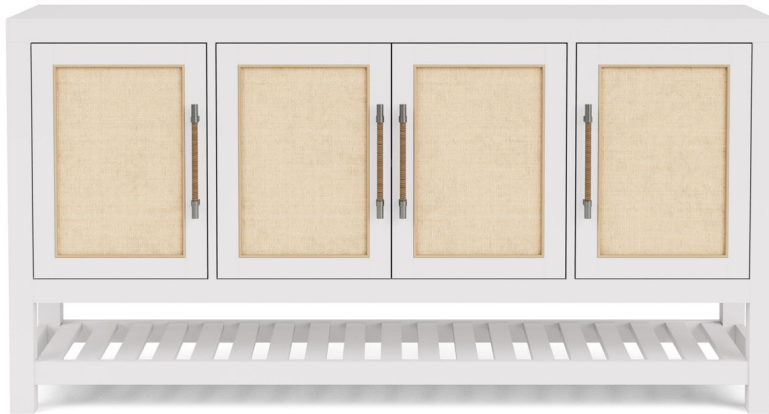

Rosalie

Sku Number:

30755

\$1,619.00

Sale Price

Compare At

~~\$2,159.00~~

Dimensions : 72W X 18D X 38H

SHARE IT:    

Riverside Furniture 30755 Rosalie - Server - White

Rosalie - Server Product Features Constructed of select hardwoods and pine veneers Split rattan overlaid door fronts add to the laid back lifestyle Custom designed two piece hardware makes the piece truly unique and functional Clean front frame gives the case a clean modern vibe Slatted bottom shelf for display or wine bottle storage...