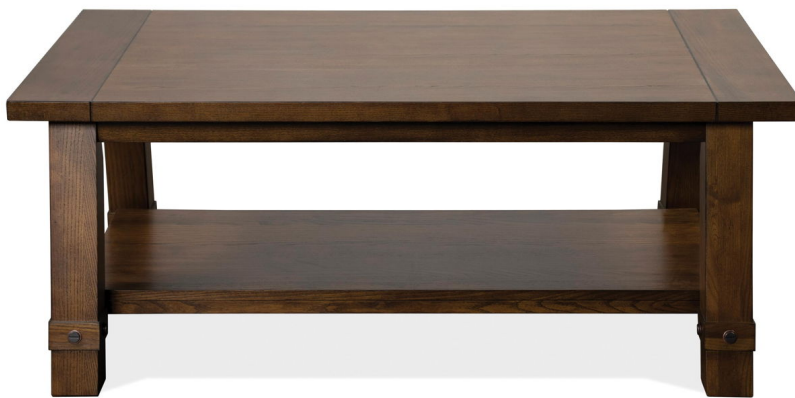

105 S 4th Street | Martins Ferry | OH 43935

(740) 633-2200

Windridge

Sku Number:

76501

\$559.00

Sale Price

Compare At

~~\$739.00~~

Dimensions : 48W X 28D X 19H

SHARE IT:    

Riverside Furniture 76501 Windridge - Angled Leg Coffee Table - Sagamore Burnished Ash

Riverside Furniture designs, develops and sources timeless, fashion forward home furnishings. Product Features Constructed of Ash solid and Ash veneer Fixed bottom shelf