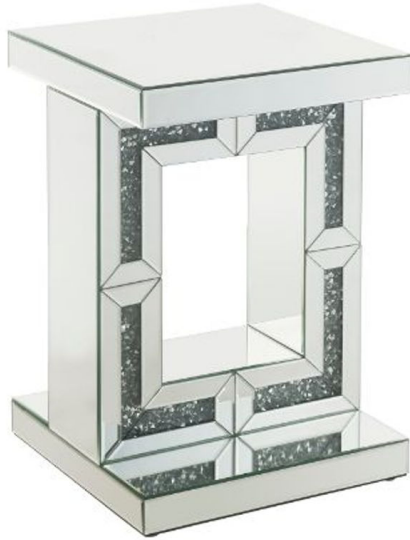

Noralie

Sku Number:

97933

\$299.00

Sale Price

Compare At

~~\$399.00~~

Dimensions : 16W X 16D X 24H

SHARE IT:    

ACME 97933 Noralie - 16" Accent Table - Mirrored & Faux Diamonds

Brighten up your space with this mirrored and faux diamonds Noralie Accent Table. With its unique pedestal base, this table is one your friends and family will all be envious of and will be talking about for years to come. The faux diamond inlay adds the right amount of texture and will reflect light magically. Glam meets funct...