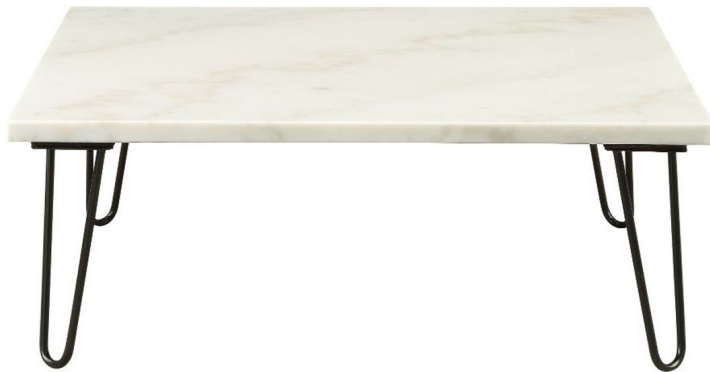

105 S 4th Street | Martins Ferry | OH 43935

(740) 633-2200

Telestis

Sku Number:

84500

\$349.00

Sale Price

Compare At

~~\$459.00~~

Dimensions : 40W X 40D X 15H

SHARE IT:

ACME 84500 Telestis - Coffee Table - White Marble Top & Black

KD, Square Coffee Table • No Storage: (Open Base) • Marble Top: Real Marble, Ply, Top Size: 1 Inch Thick (32mm), (Fixed Top/No Apron) • Metal Geometric Leg: Metal Tube