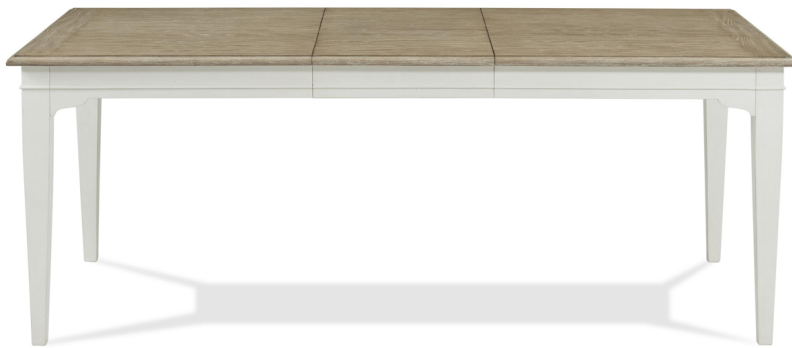

~~\$1,259.00~~

Dimensions : 60W X 36D X 30H

SHARE IT:    

Riverside Furniture 59553 Myra - Rectangular Leg Dining Table - Natural / Paperwhite

Riverside Furniture designs, develops and sources timeless, fashion forward home furnishings. Product Features Constructed of hardwood solid & Ash veneer 60" x 36" top extends to 74" x 36" with one 14" self-storing butterfly leaf inserted