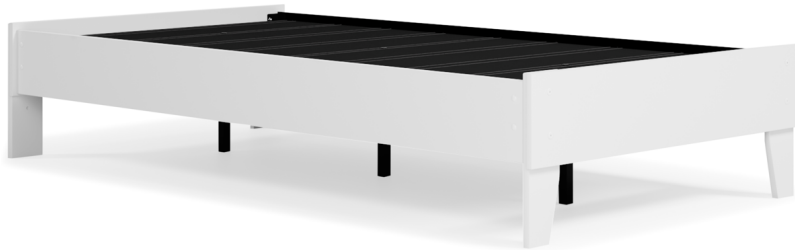

📍 105 S 4th Street | Martins Ferry | OH 43935

☎ (740) 633-2200

Piperton

Sku Number:

EB1221-111

\$229.00

Sale Price

Compare At

~~\$299.00~~

Dimensions : 41.02W X 77.56D X 15.31H

SHARE IT:

Signature Design by Ashley® EB1221-111 Piperton - Twin Platform Bed - White

The perfect marriage of contemporary and casual style, this twin platform bed is a charming addition to your home. This bed keeps things simple with a crisp matte white finish. Best of all, it includes a footboard, rails and platform—no additional foundation or box spring needed. Additional Dimensions Rail to floor: 7.25" Assemble...